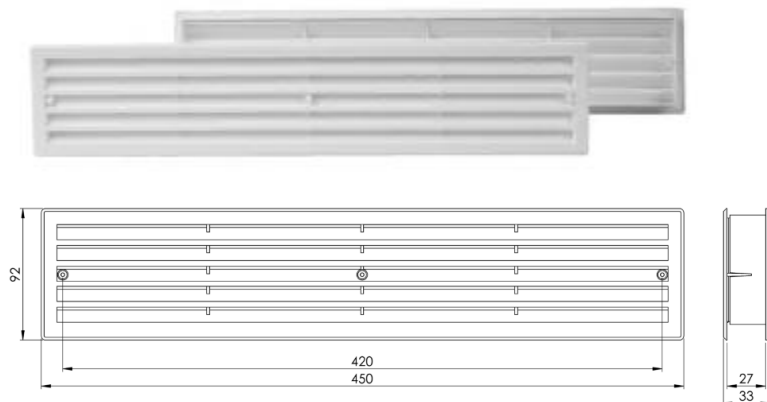

Door grille plastic VR459

Product description

Plastic ventilation grilles for mounting in the door.

Construction	Manufactured from plastic Easy care
Installation	Parts of the grill are screwed together Mounting positions: multiple
Temperature range	0°C to + 90°C

	DIMENSIONS	
Type	Air pass, m2	m, kg
VR459	0,015	0,24

Colours

VR459 - white RAL9003

VR459B - brown RAL8011